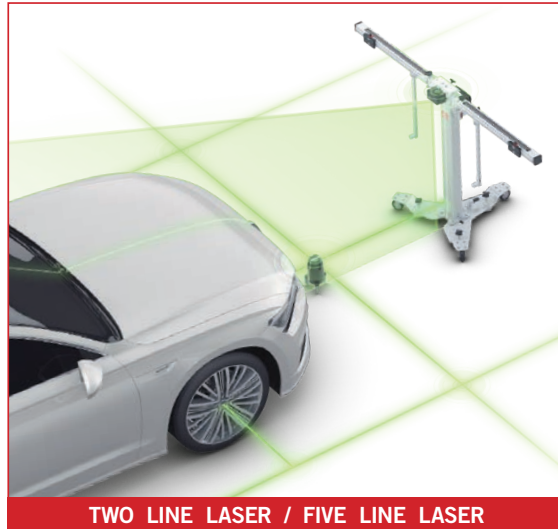

ADJUSTABLE HEIGHT - STABLE FRAME BASE

- CALIBRATE IN MULTIPLE LOCATIONS
- SIMPLE SETUP FOR TRANSPORTATION
- TRAVEL CASE FOR SECURE HANDLING

TWO LINE LASER / FIVE LINE LASER

- LASER ASSISTED FRAME PLACEMENT
- QUICKER FRAME CENTERING PROCEDURE
- ONE PERSON SETUP IN AS LITTLE AS 2 MINUTES